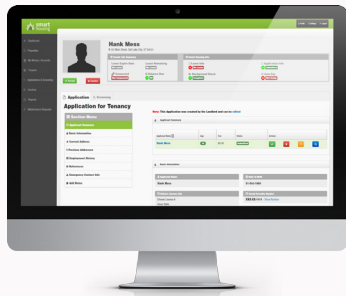

SMART APPLICATIONS & LEASES

Process Applications & Leases fast and easy! Once the application has been received, you can approve or deny the resident quickly. All information is stored with the account for you to come back and review. We store all your files in The Cloud for easy retrieval.

Learn more: smarthousing.com/product/smart-applications

PAPERLESS APPLICATIONS

Say goodbye to clutter on your desk and large filing cabinets. Send your Application online and residents can complete and return it quickly. Don't wait for scans or faxes ever again!

ONLINE E-SIGNATURE

Smart Applications & Leases allow prospective residents to sign their application or lease online. That means you don't need to scan or fax another form ever again!